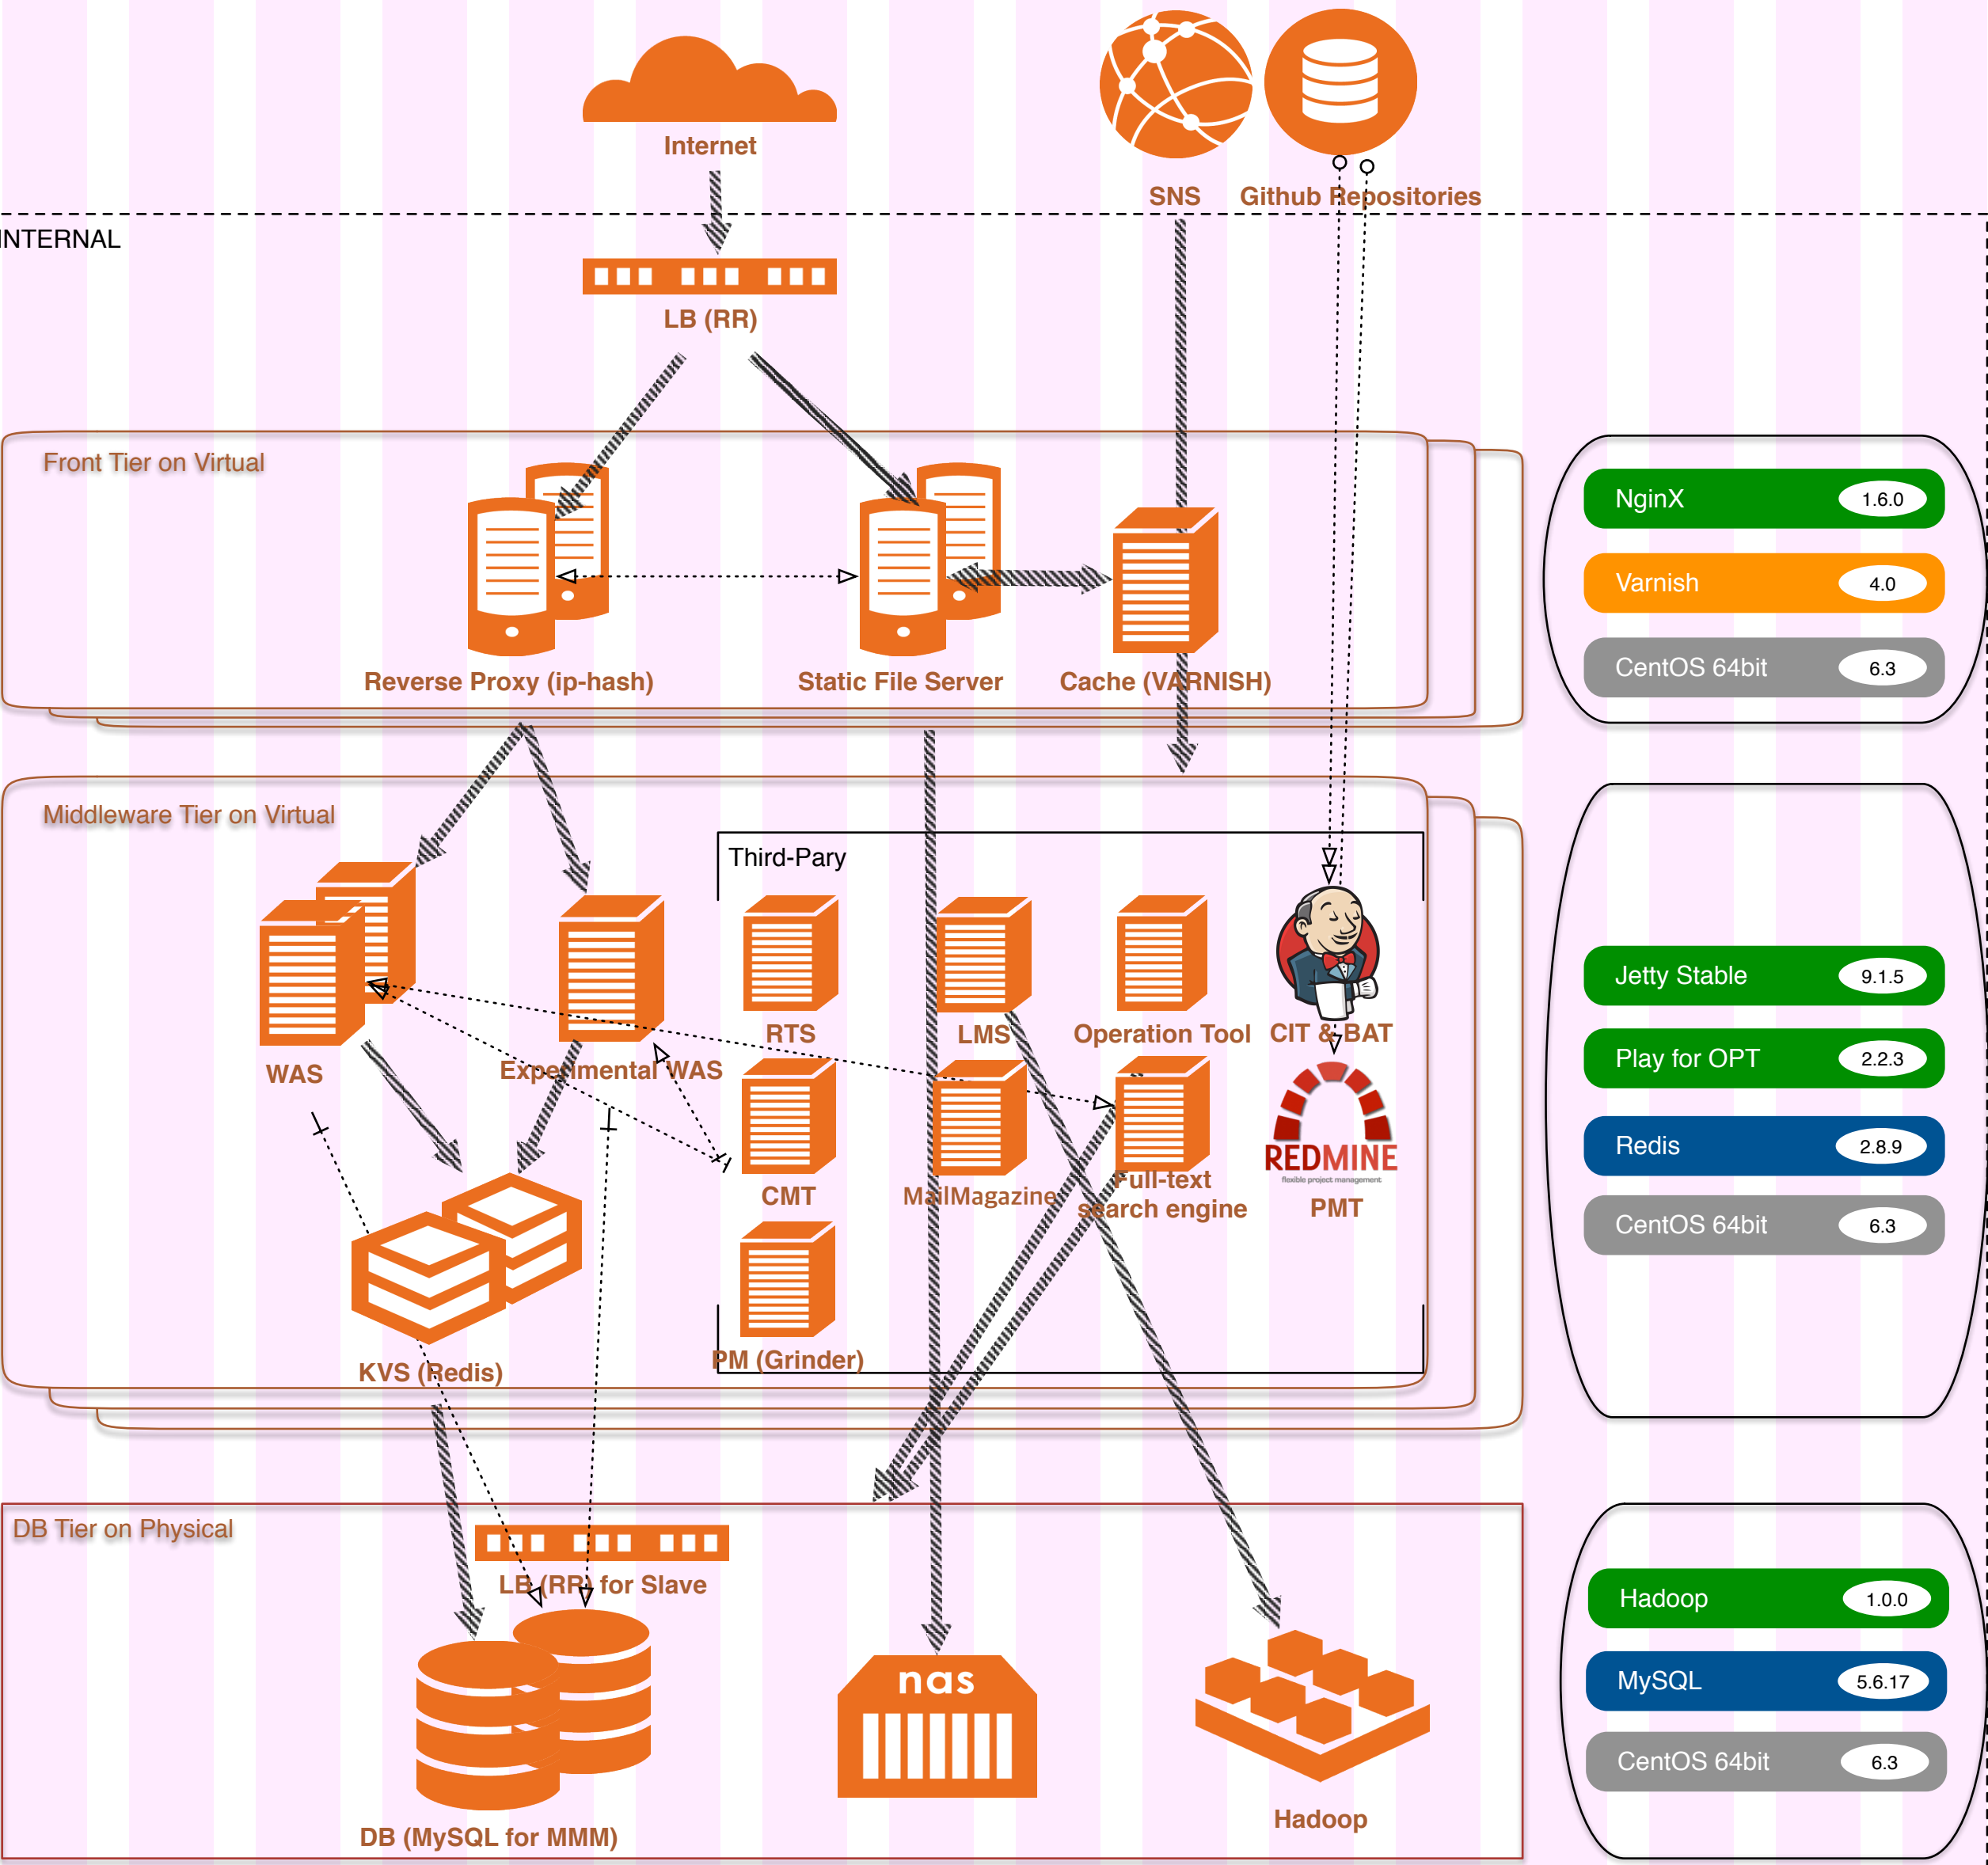

App-Creative::Scalable Standard Physical Architecture in terms of B2C (v1.0)

Front Tier on Virtual Stack:

- Reverse Proxy: NginX 1.6.0
- Cache: Varnish 4.0
- OS: CentOS 64bit 6.3

Middleware Tier on Virtual Stack:

- Web Application Server: Jetty Stable 9.1.5
- Framework: Play for OPT 2.2.3
- Cache: Redis 2.8.9
- OS: CentOS 64bit 6.3

DB Tier on Physical Stack:

- Storage: Hadoop 1.0.0
- Database: MySQL 5.6.17
- OS: CentOS 64bit 6.3

- Reverse Proxy is NginX
- WAS is Web Application Server using Jetty
- LMS is Log Management (Logging) Server for Analytic BI & KPI
- DB is One Master and Multi Slave using MySQL for MMM
- Cache (VARNISH) is Varnish for Web Application Accelerator